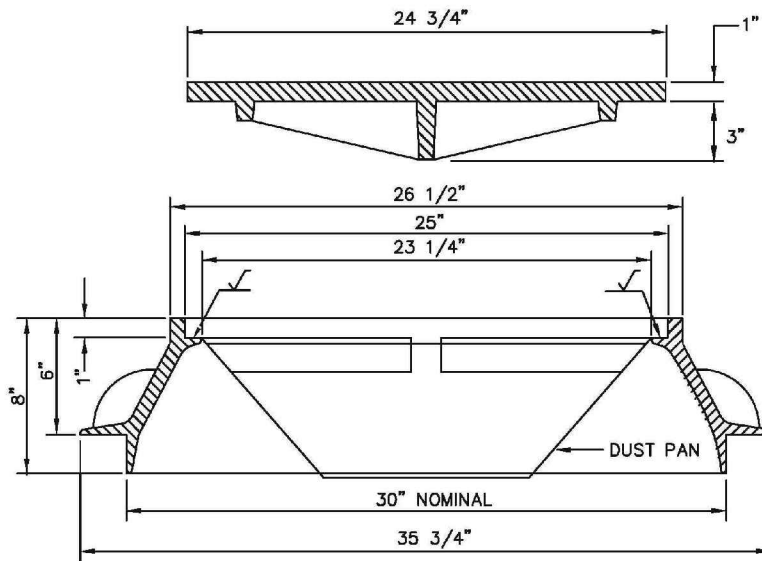

TOOELE CITY STANDARD
 24-3/4" X 1" SEAT
 SYRACUSE CASING
 SERIES 1610 MANHOLE COVER
 OR APPROVED EQUAL

PLAN

SECTION