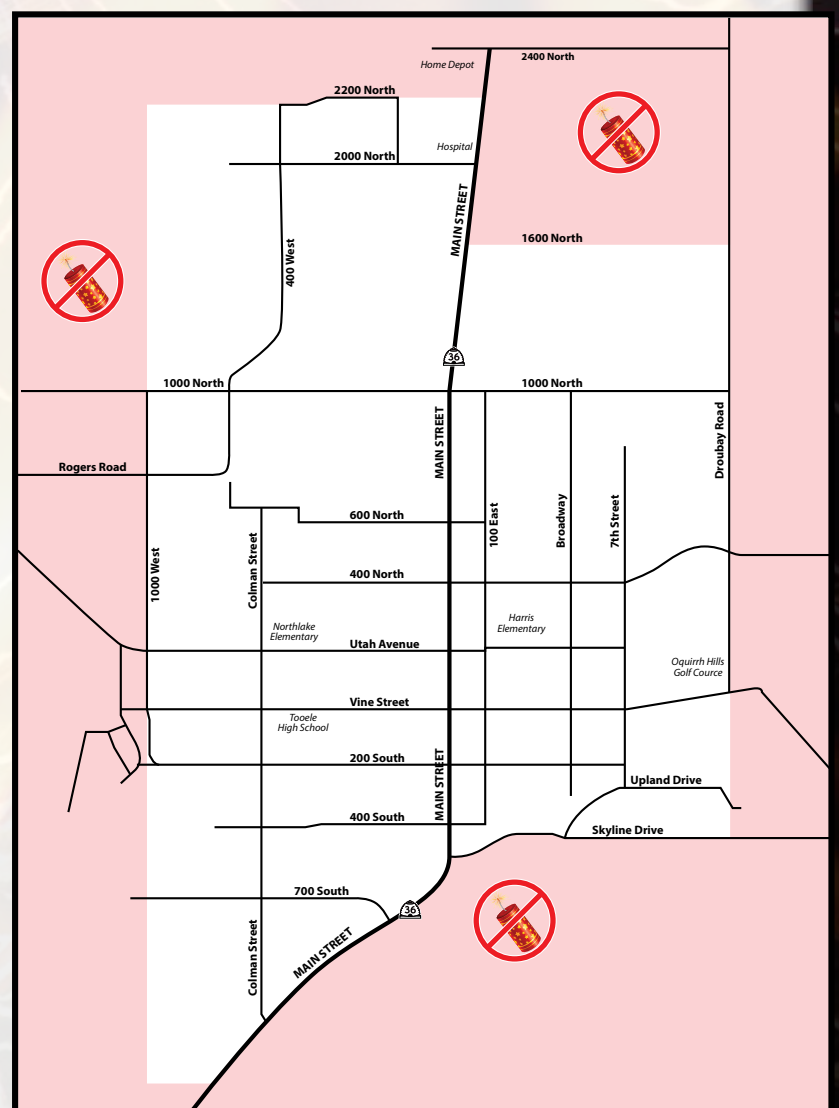

FOR MORE DETAILED FIREWORKS INFORMATION VISIT OUR WEBSITE

WWW.TOOELEFIRE.ORG